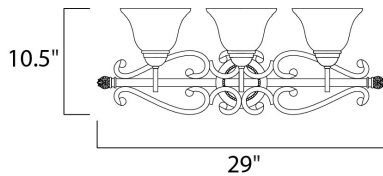

**PRODUCT DESCRIPTION**

This decorative classic in Oil Rubbed Bronze finish is both dramatic and subtle, with or without shades.

**MEASUREMENTS**

DIMENSION : 29" W x 10.5" H x 9.5" Ext  
 BACK PLATE : 5.35" W x 5.35" H  
 HANGING WEIGHT : 7.01 lb