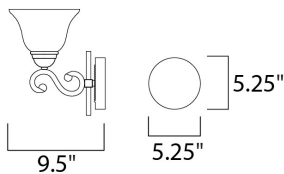

PRODUCT DESCRIPTION

This decorative classic in Oil Rubbed Bronze finish is both dramatic and subtle, with or without shades.

MEASUREMENTS

DIMENSION : 29" W x 10.5" H x 9.5" Ext
BACK PLATE : 5.35" W x 5.35" H
HANGING WEIGHT : 7.01 lb

LAMPING

INPUT VOLTAGE : 120V
BULB : 3 x 60W Incandescent E26 Medium , 180W Total
BULB INCLUDED : (Not Included)
DIMMABLE : Yes

FINISHES OPTION

Oil Rubbed Bronze (OI)

GLASS

Frosted Ivory Fl

MATERIAL

Glass, Steel

RATINGS

cULus
Damp Location

ADDITIONAL

INSTALL UP/DOWN: Up/Down
OPERATING TEMPERATURE:
-20°C (-4°F), 40°C (104°F)

Always consult a qualified electrician before installing any lighting product.

WESTERN DISTRIBUTION CENTER (HEADQUARTER)
253 NORTH VINELAND AVE | CITY OF INDUSTRY, CA 91746

EASTERN DISTRIBUTION CENTER
101 GARDNER PARK | PEACHTREE CITY, GA 30269

P. 626.956.4200 | F. 626.956.4225 | maximlighting.com